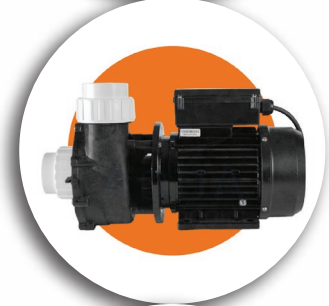

Power

The original series has a 'plug and play' 13 Amp as this is all that is needed to power these tubs, making them easy to use and convenient as no extra electrical installation is needed.

Pumps

Our strive to make this range as useful as possible means that we can get an amazing amount of power through our jets using a single pump. Depending on the model, you will get a 2 horse-power pump, along with a 0.35 horse-power circulation pump.

Jets

As expected, we have kept the same jets that have made this series the reliable hot tubs that many people have already experienced. The jets, with chrome detailing, are designed to perform differently depending on the type of jet. The types included in this series are fixed, adjustable and rotary.

Features

With a focus towards being HSG282 compliant, this majority of this series has been designed to have no removable components. This is to reduce and control the spread of legionella and other infectious agents in hot tub systems. This is particularly important for hot tubs in holiday let and holiday park settings where different groups will be using the facilities in a short space of time.