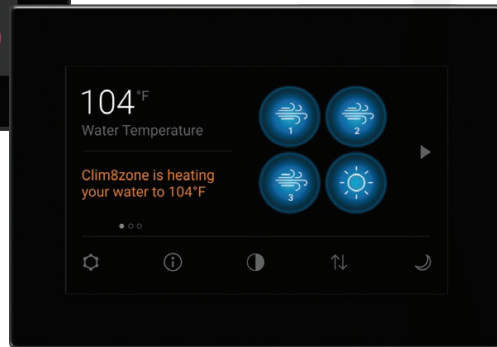

The Balboa Spa Touch 4 is a topside control panel for hot tubs and spas, known for its advanced features and user-friendly design.

It boasts a stunning graphical interface powered by an Arm® dual-core 800MHz processor, delivering superior functionality and performance.

Stunning Graphical Interface: A visually appealing and intuitive touchscreen display for effortless control.

Integrated Wi-Fi Connectivity: Remotely access and control your spa from anywhere using your mobile device. This makes it possible for your hot tub engineer to access and diagnose your hot tub issues remotely.

Advanced Functionality: Seamless management of spa settings, including temperature, filtration, lighting and more.

Energy Efficiency: Optimise energy consumption with smart features and scheduling options.

The Balboa Spa Touch 4 offers a premium hot tub experience, combining cutting-edge technology with ease of use.

BALBOA
A HELIOS TECHNOLOGIES COMPANY