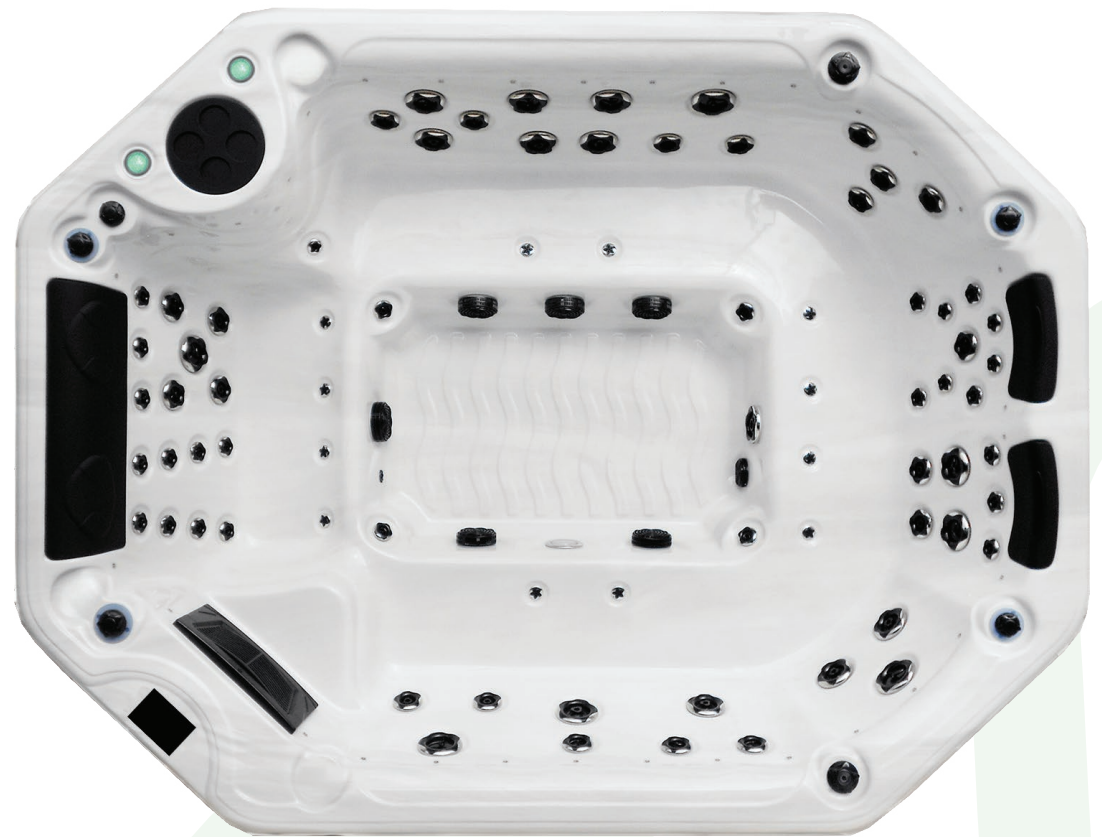

Colour Options:

Silver White Marble
with
Silver Birch Cabinet

Odyssey Grey Acrylic
with
Midnight Grey Cabinet

962-DL

Specification

-  Dimensions: 3000 x 2300 x 930 mm
-  Power: 32 Amp
-  Insulation: R10+ Side and Base
-  Pumps: 2x 3hp + 1x 0.35hp Circulation
-  Hydro Massage Jets: 62
-  Air Massage Jets: 13
-  WiFi: Balboa CMS
-  Bluetooth Audio: Yes
-  Controls: Balboa Spa Touch 4
-  Acrylic Colour choices: 2
-  Lighting: RGB Water Level, Large Under Water LED and Corner Lights
-  Features: Blade Waterfall + 2 Pop Up Fountains