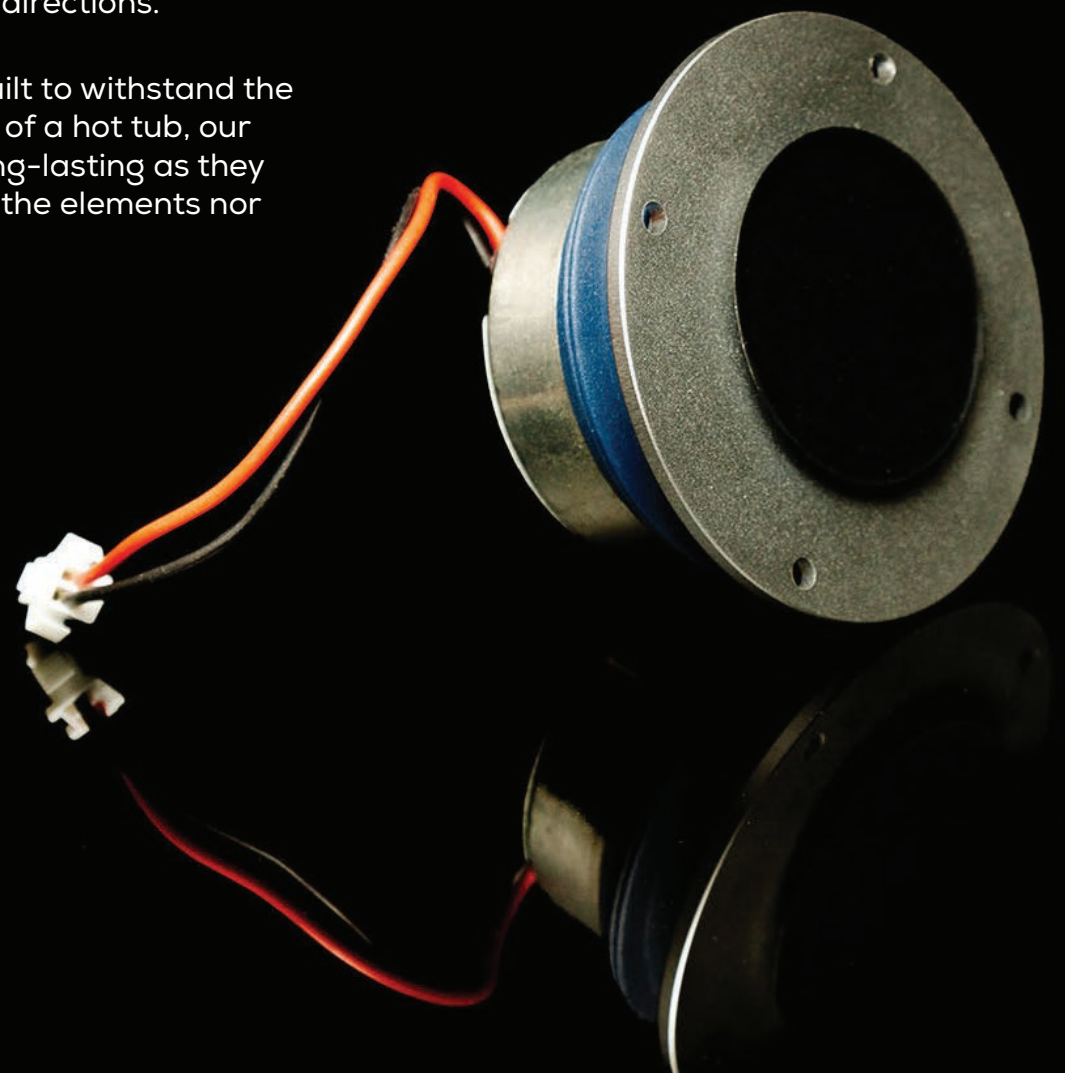

HYDROSOUND

Hydrosound Audio

With our series 5 range of hot tubs, your hot tub experience is enhanced with Hydrosound. The state-of-the-art transducer speakers transform your hot tub into a symphony of sound, delivering audio that resonates through the water.

Unlike traditional speakers, Hydrosound transducers seamlessly integrate underneath your hot tub shell, creating a truly unique and captivating listening experience. Feel the music as it pulsates through the water, surrounding you in a rich, full-bodied soundstage.

These speakers offer a full-range sound experience. You can hear the bass, mids and highs, all while enjoying the unique sensation of feeling the music through the water.

The transducer speakers cause the shell of the hot tub to vibrate, turning it into one giant speaker cone.

Key Features:

Invisible Speakers: With transducer speakers mounted directly to the shell of the hot tub, inside the cabinet, the speakers the sound appears to come from nowhere.

Immersive Sound: Experience music like never before, with sound that envelops you from all directions.

Durable Design: Built to withstand the harsh environment of a hot tub, our transducers are long-lasting as they are not exposed to the elements nor the hot tub water.