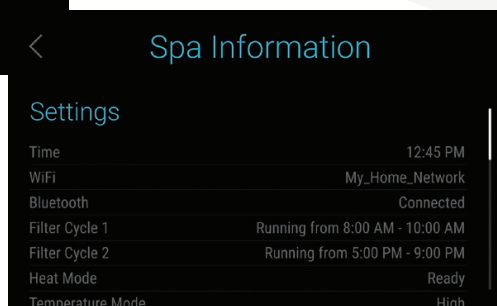

The Balboa Spa Touch 4 is a topside control panel for hot tubs and spas, known for its advanced features and user-friendly design.

It boasts a stunning graphical interface powered by an Arm® dual-core 800MHz processor, delivering superior functionality and performance.

Stunning Graphical Interface: A visually appealing and intuitive touchscreen display for effortless control.

Integrated Wi-Fi Connectivity: Remotely access and control your spa from anywhere using your mobile device. This makes it possible for your hot tub engineer to access and diagnose your hot tub issues remotely.

Advanced Functionality: Seamless management of spa settings, including temperature, filtration, lighting and more.

Energy Efficiency: Optimise energy consumption with smart features and scheduling options.

The Balboa Spa Touch 4 offers a premium hot tub experience, combining cutting-edge technology with ease of use.

BALBOA
A HELIOS TECHNOLOGIES COMPANY