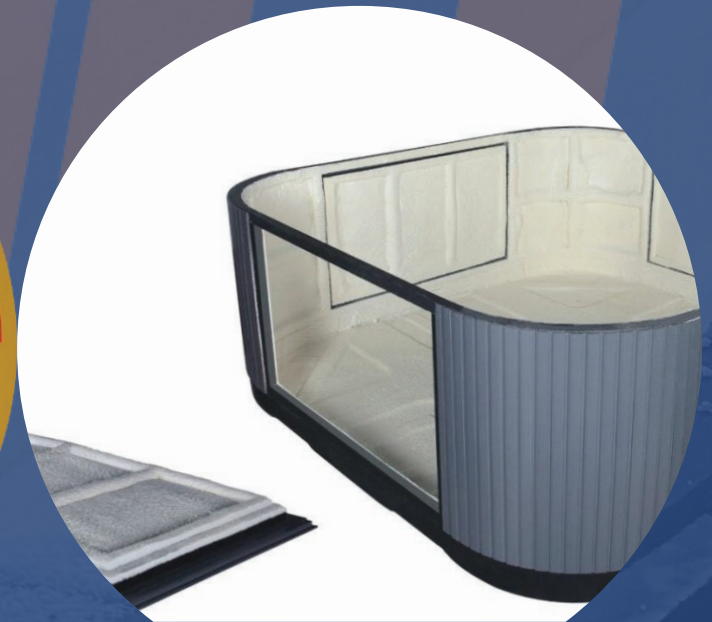

R10 vs R10 PLUS insulation

R10+ insulation is a premium insulation system that builds on the already impressive R10 insulation standard. It offers even greater thermal efficiency, further reducing heat loss and energy consumption. This advanced insulation technology typically involves additional layers of high-quality insulation materials and specialised techniques to create a more robust barrier against heat transfer.

This includes additional insulation sheeting inside the hot tub that further prevents heat loss and in return helps to reduce both costs and the carbon footprint even further.

By choosing a hot tub with R10 or R10 PLUS insulation, you're investing in a product that not only enhances your outdoor living experience but also contributes to a more sustainable future.