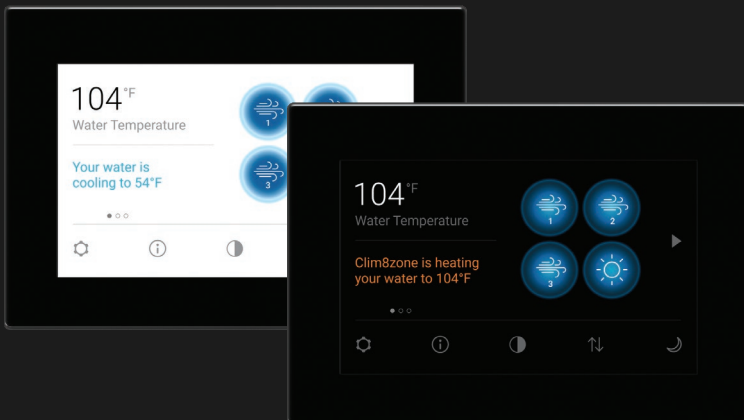

touch interface

CONTROL PANELS

With our new touchscreen user interface, everything you love is easier than ever! The streamlined design puts the features you need right at your fingertips. The modern and clean visuals complement any hot tub design.

Spa Touch™ 4 has Wi-Fi integrated directly, making the spa available remotely via a mobile device from inside your home or across the country. Adding wireless support enables over-the-air updates, so you can continually utilise new software enhancements anywhere in the world.

The Spa Touch interface comes with an easy to read 5 inch Screen, making selections and changes easy.

Enjoy a crystal clear user experience in any lighting condition with light and dark mode.

ControlMySpa™

ControlMySpa™ App with Alexa and Google intelligent voice control, brings you the best in personal comfort and ease of use. Control the lights, set the temperature, activate the jets and so much more from your smart device! Now available with NEW features! The latest smart addition to your home.