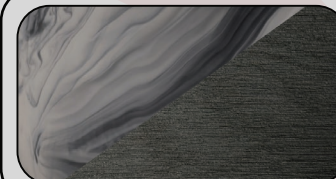

Silver White Marble
with
Silver Birch Cabinet

Odyssey Grey Acrylic
with
Midnight Grey Cabinet