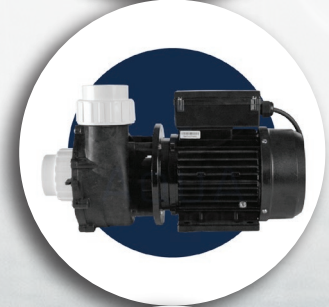

Jets

Similar to the original series, we have kept our original range of jets that have been reliable, efficient and enhanced the experience of our hot tubs. The jets, with chrome detailing, are designed to perform differently depending on the type of jet. The types included in this series are fixed, adjustable and rotary.

Features

This range has multiple features that are notable. Firstly, this range has two different water features - a flat, blade style waterfall which is adjustable with the control valves and finally we have roman style water fountains that can further enhance your hot tub experience. We have also included RGB water level LED lights and a large under-water LED light to aid with chromatherapy.

Control Panel

Balboa TP600: features a large, easy-to-read LCD screen that displays temperature, time, and other important information. The TP600 has clearly labeled buttons for controlling various spa functions, such as jets, lights, and temperature. Balboa TP600 panels have intuitive menu systems that let you configure various settings like filter cycles, heating modes, and temperature units. It also displays diagnostic error messages to help troubleshoot potential problems with the spa system which are crucial for identifying issues.