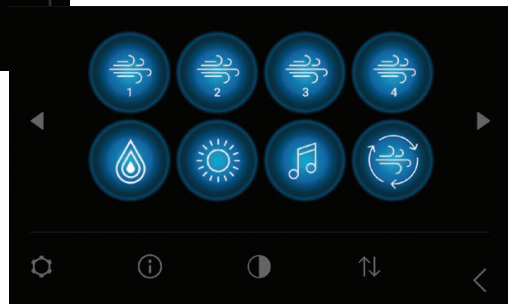

The Balboa Spa Touch 4 is a topside control panel for hot tubs and spas, known for its advanced features and user-friendly design.

It boasts a stunning graphical interface powered by an Arm® dual-core 800MHz processor, delivering superior functionality and performance.

Stunning Graphical Interface: A visually appealing and intuitive touchscreen display for effortless control.

Integrated Wi-Fi Connectivity: Remotely access and control your spa from anywhere using your mobile device. This makes it possible for your hot tub engineer to access and diagnose your hot tub issues remotely.

Advanced Functionality: Seamless management of spa settings, including temperature, filtration, lighting and more.

Energy Efficiency: Optimise energy consumption with smart features and scheduling options.

The Balboa Spa Touch 4 offers a premium hot tub experience, combining cutting-edge technology with ease of use.

BALBOA
A HELIOS TECHNOLOGIES COMPANY