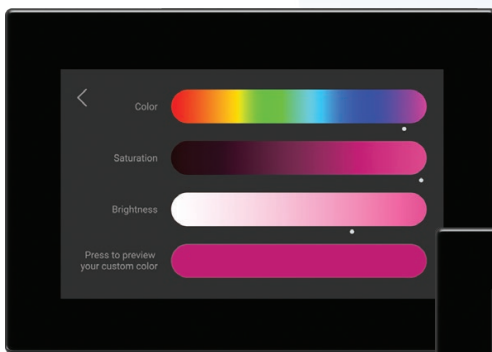

The Balboa Spa Touch 4 is a topside control panel for hot tubs and spas, known for its advanced features and user-friendly design.

It boasts a stunning graphical interface powered by an Arm® dual-core 800MHz processor, delivering superior functionality and performance.

Stunning Graphical Interface: A visually appealing and intuitive touchscreen display for effortless control.

Integrated Wi-Fi Connectivity: Remotely access and control your spa from anywhere using your mobile device. This makes it possible for your hot tub engineer to access and diagnose your hot tub issues remotely.

Advanced Functionality: Seamless management of spa settings, including temperature, filtration, lighting and more.

Energy Efficiency: Optimise energy consumption with smart features and scheduling options.

The Balboa Spa Touch 4 offers a premium hot tub experience, combining cutting-edge technology with ease of use.

BALBOA
A HELIOS TECHNOLOGIES COMPANY