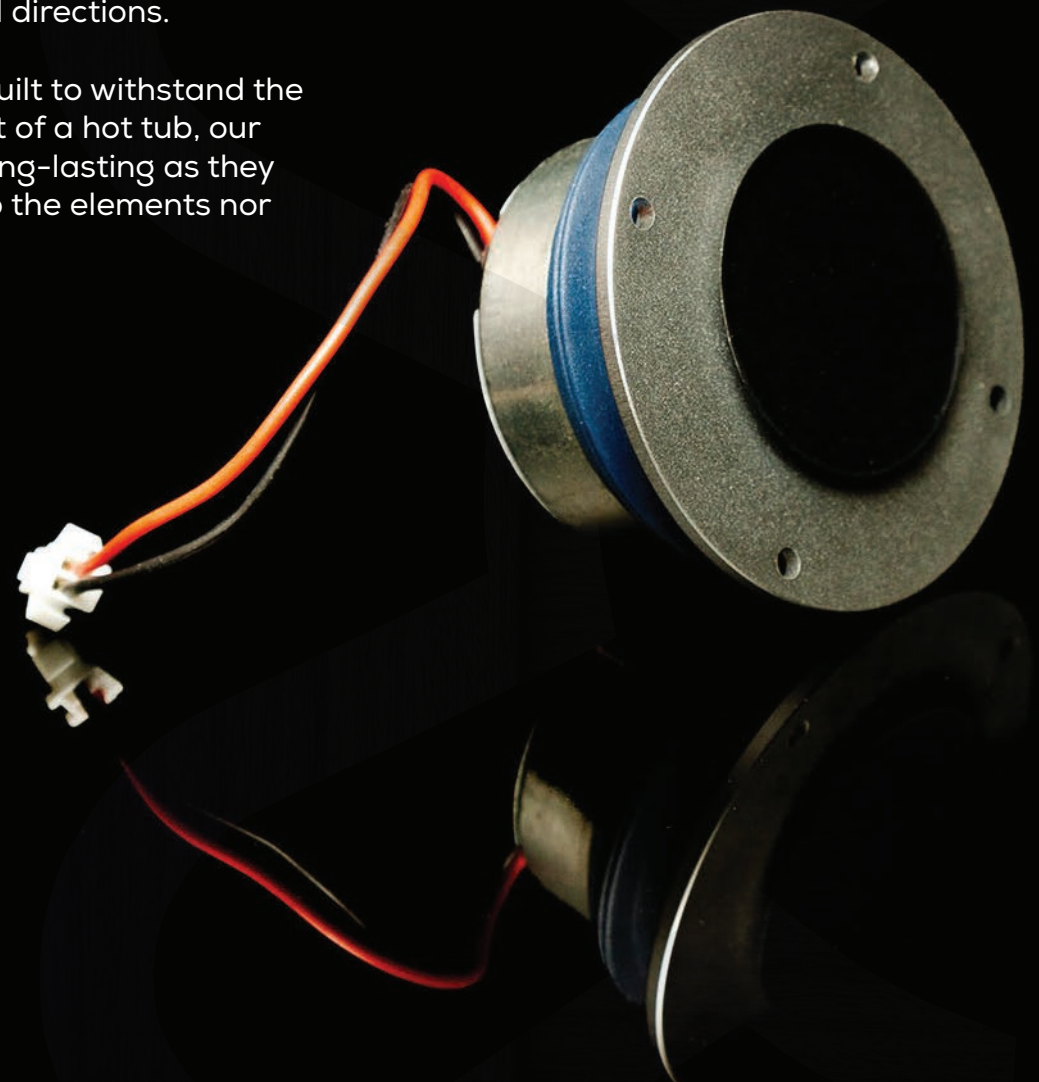

HYDRO SOUND

Hydrosound Audio

With our series 9 range of hot tubs, your hot tub experience is enhanced with Hydrosound. The state-of-the-art transducer speakers transform your hot tub into a symphony of sound, delivering audio that resonates through the water.

Unlike traditional speakers, Hydrosound transducers seamlessly integrate underneath your hot tub shell, creating a truly unique and captivating listening experience. Feel the music as it pulsates through the water, surrounding you in a rich, full-bodied soundstage.

These speakers offer a full-range sound experience. You can hear the bass, mids and highs, all while enjoying the unique sensation of feeling the music through the water.

The transducer speakers cause the shell of the hot tub to vibrate, turning it into one giant speaker cone.

Key Features:

Invisible Speakers: With transducer speakers mounted directly to the shell of the hot tub, inside the cabinet, the speakers the sound appears to come from nowhere.

Immersive Sound: Experience music like never before, with sound that envelops you from all directions.

Durable Design: Built to withstand the harsh environment of a hot tub, our transducers are long-lasting as they are not exposed to the elements nor the hot tub water.