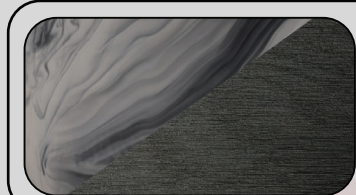

Odyssey Grey Acrylic
with
Midnight Grey Cabinet